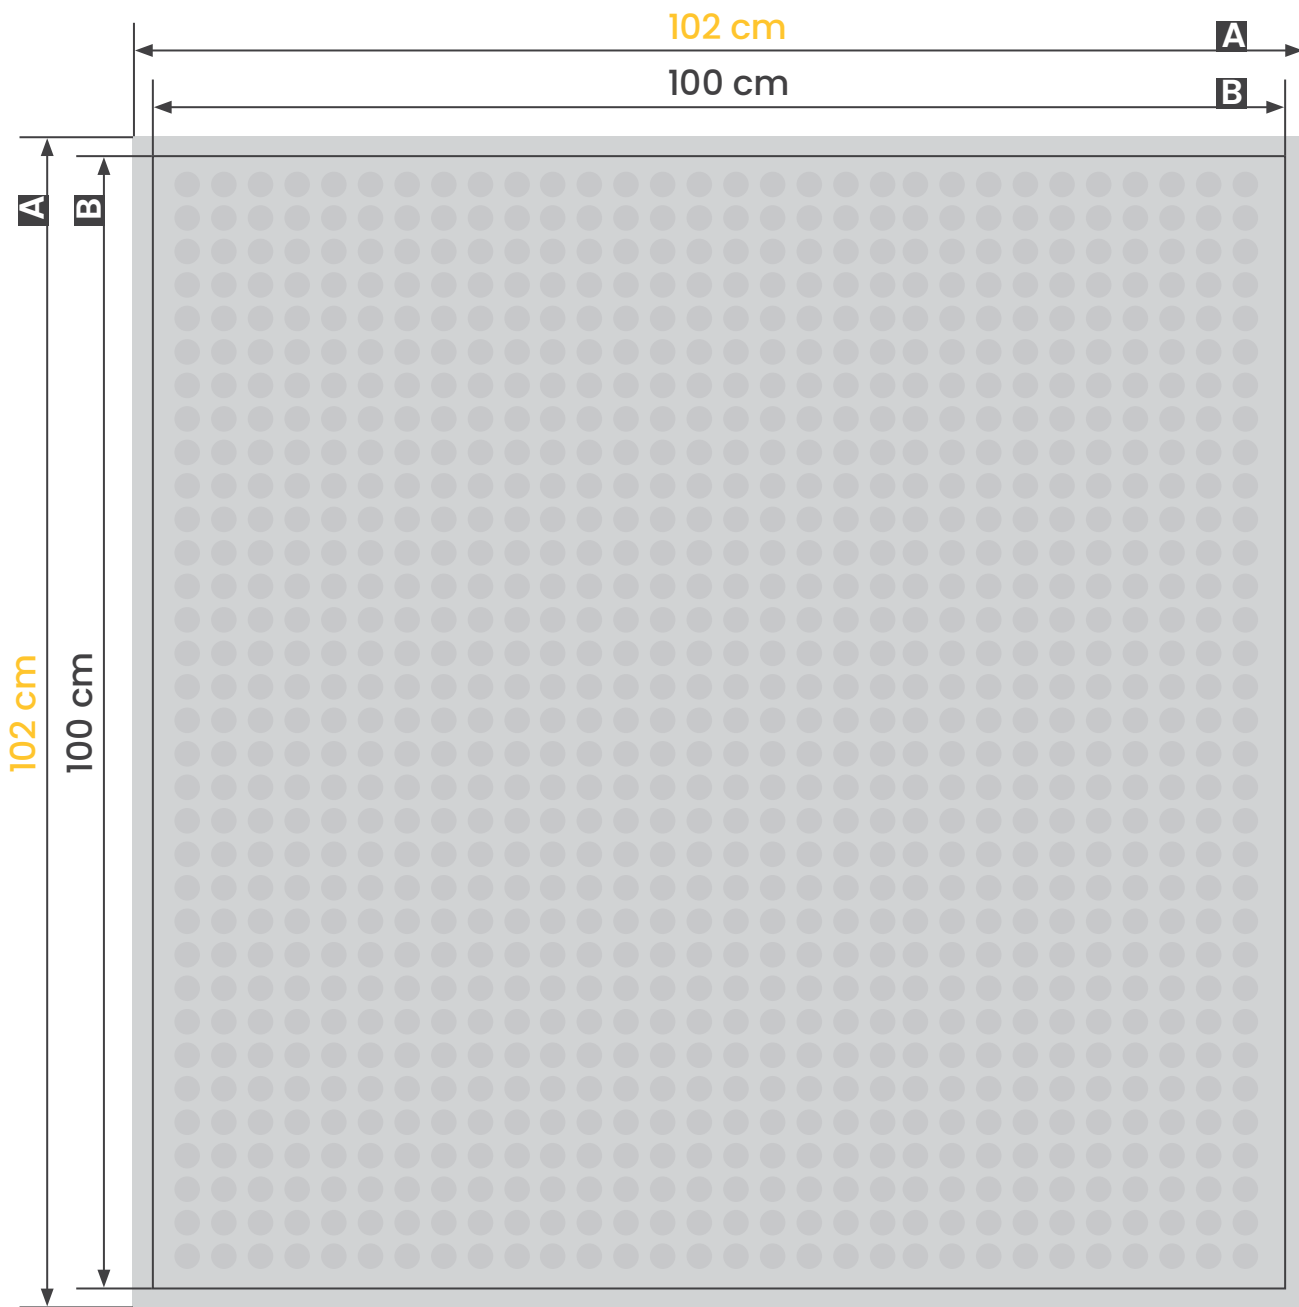

Mobile Light Box

100x100 cm

A = Artwork format
B = Finished format

Artwork Requirements:

Format: PDF or TIF

Minimum resolution: 100 ppi (for scale 1 to 1)

Remove crops and all extra markings before saving file

Bleed (x): **1 cm**

Safety distance (z): **3 cm**

**This file is for informational purposes only and is not to scale.*

Heckford.
Signage & Exhibitions