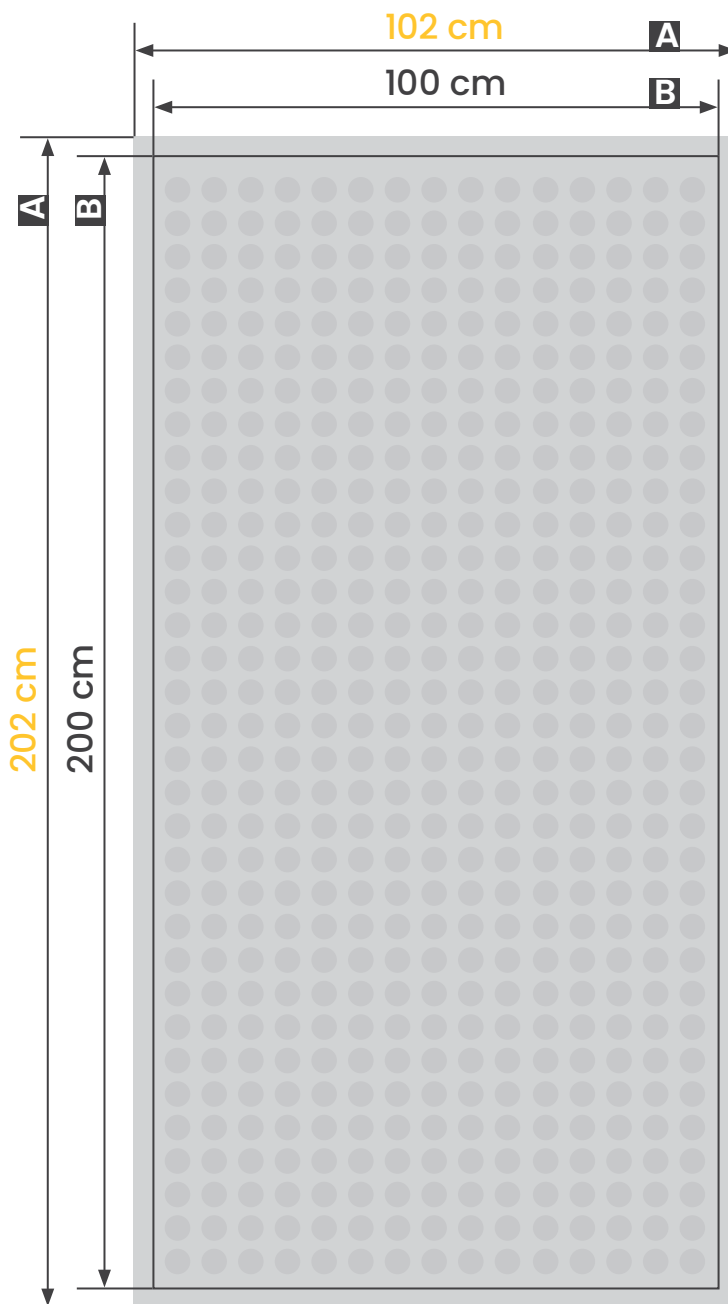

# Mobile Light Box

100x200 cm

**A** = Artwork format  
**B** = Finished format

## Artwork Requirements:

Format: PDF or TIF

Minimum resolution: 100 ppi (for scale 1 to 1)

Remove crops and all extra markings before saving file

Bleed (x): **1 cm**

Safety distance (z): **3 cm**

*\*This file is for informational purposes only and is not to scale.*