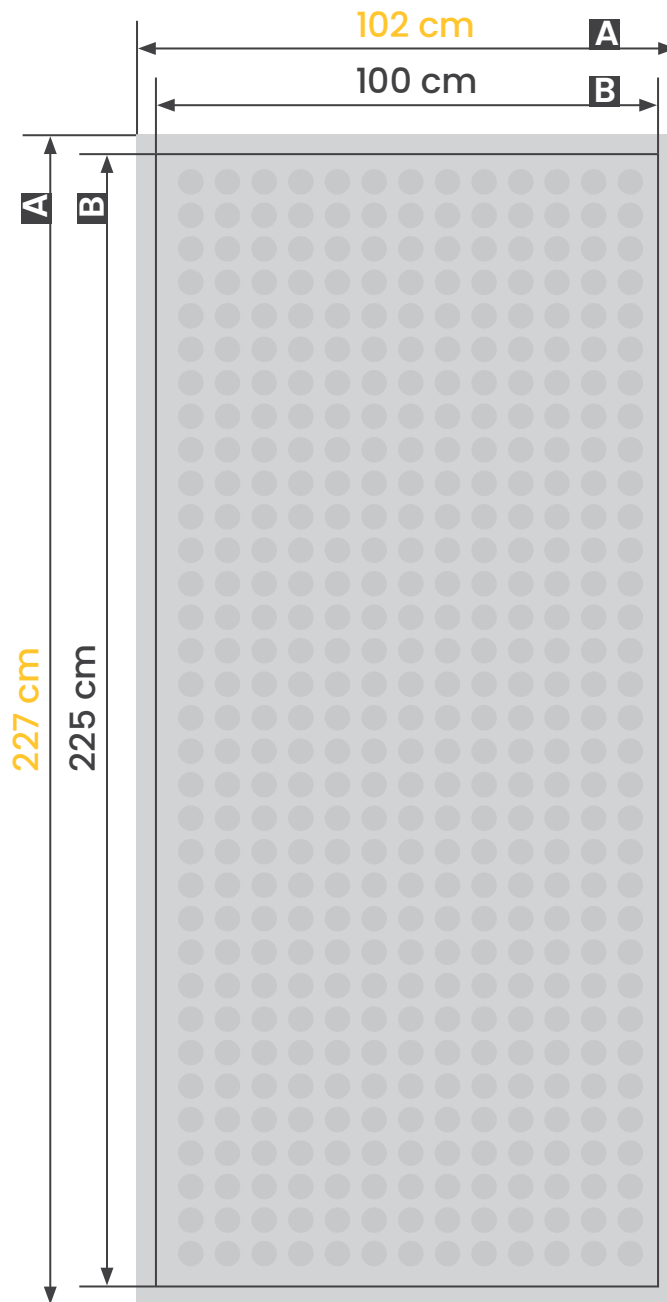

# Mobile Light Box

100x225 cm

**A** = Artwork format  
**B** = Finished format

## Artwork Requirements:

Format: PDF or TIF

Minimum resolution: 100 ppi (for scale 1 to 1)

Remove crops and all extra markings before saving file

Bleed (x): **1 cm**

Safety distance (z): **3 cm**

*\*This file is for informational purposes only and is not to scale.*